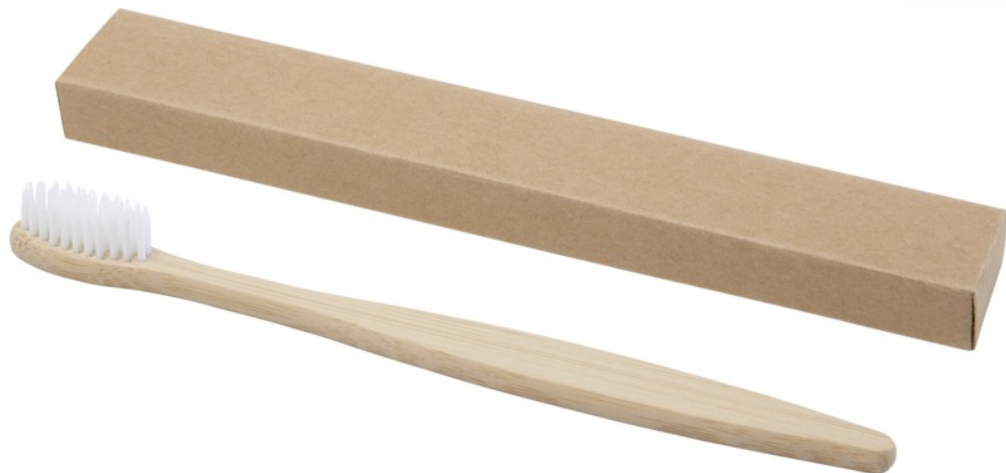

12615300

CELUK BAMBOO TOOTHBRUSH

Bamboo toothbrush with nylon hairs for an eco oral hygiene regiment. Bamboo wood, Nylon.

AVAILABLE COLOURS